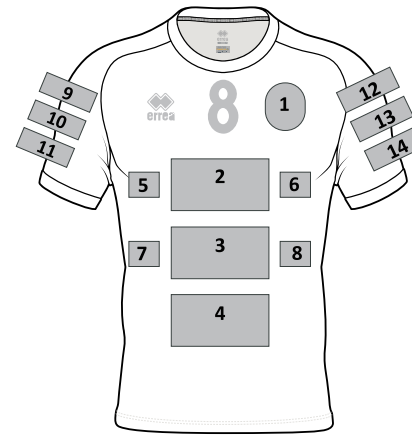

FRONT

- 1 BADGE (h x w cm) .....
- NUMBER (cm h) .....
- 2 LOGO (h x w cm) .....
- 3 LOGO (h x w cm) .....
- 4 LOGO (h x w cm) .....
- 5 LOGO (h x w cm) .....
- 6 LOGO (h x w cm) .....
- 7 LOGO (h x w cm) .....
- 8 LOGO (h x w cm) .....

RIGHT SLEEVE

1. 9 LOGO (h x w cm) .....
   - 10 LOGO (h x w cm) .....
   - 11 LOGO (h x w cm) .....
2. ### LEFT SLEEVE
3. 12 LOGO (h x w cm) .....
   - 13 LOGO (h x w cm) .....
   - 14 LOGO (h x w cm) .....

BACK

- NAME cm h
- NUMBER cm h
- 15 LOGO (h x w cm) .....
- 16 LOGO (h x w cm) .....
- 17 LOGO (h x w cm) .....
- 18 LOGO (h x w cm) .....